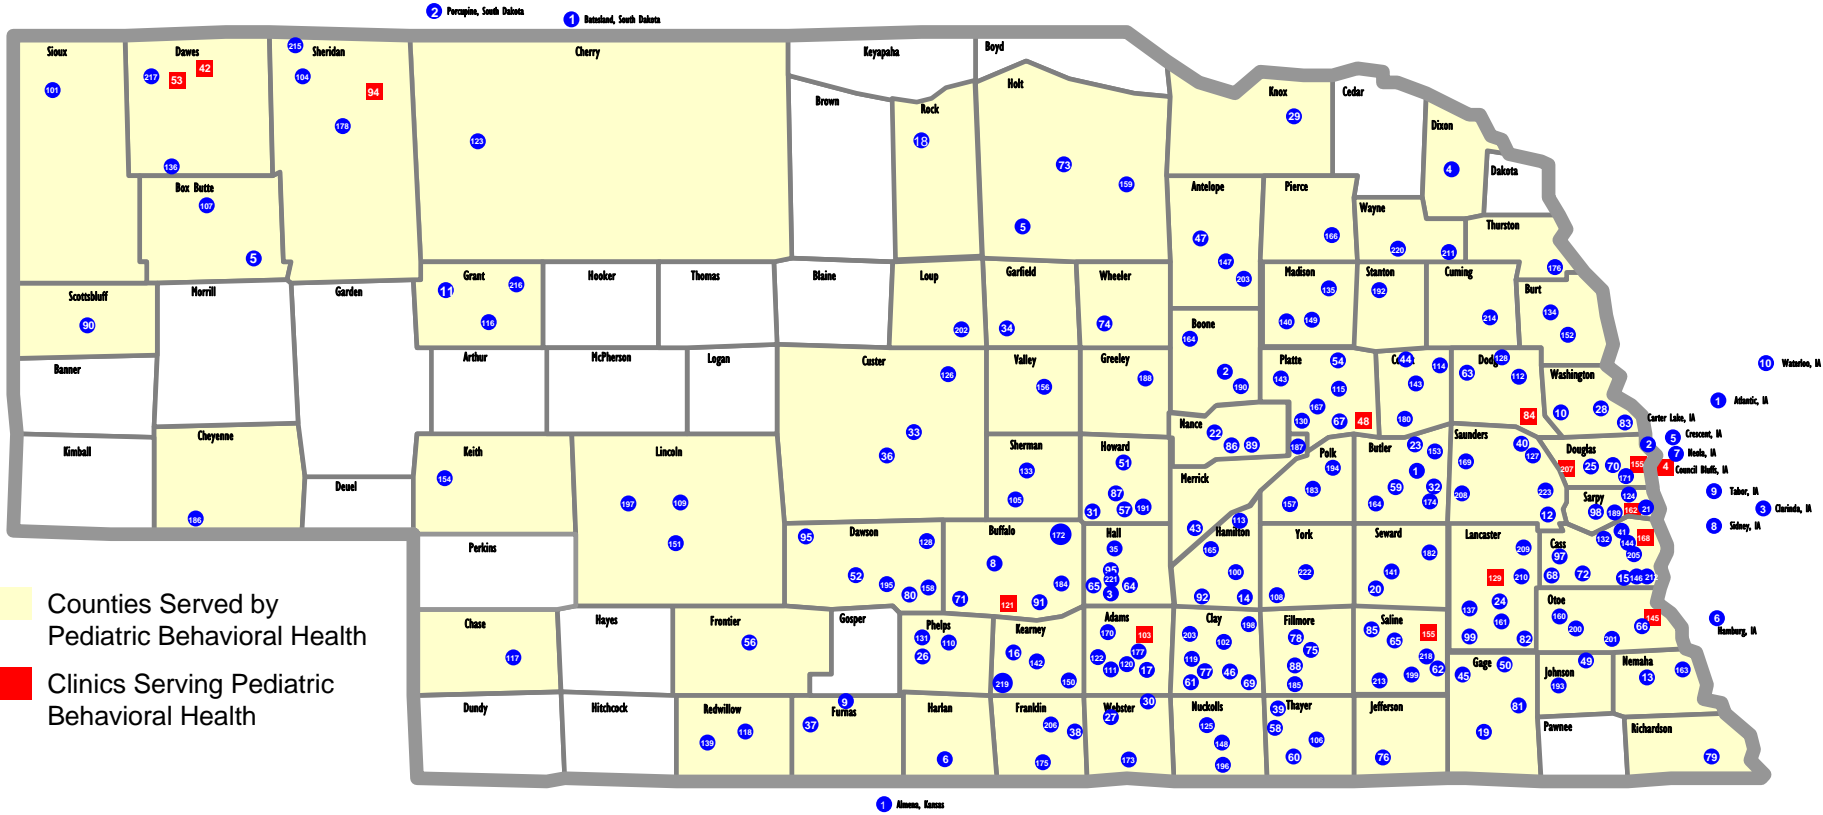

Nebraska Cities Served by MMI Pediatric Behavioral Health 2006 Update

Nebraska Cities Served by Munroe-Meyer Pediatric Behavioral Health